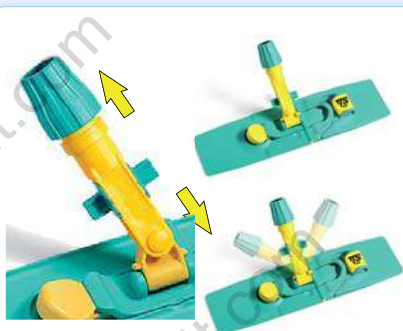

Blik Basic Block

Art. 00000878Y
50x13 cm

Block System

Utilizzo - *How to use it*

- Ideale per soffitti e pareti
- *Ideal for ceiling and walls*

Il sistema "Block" si attiva con il piede, senza bisogno di piegarsi
The new system can be switched on/off with one's foot, with no more bending