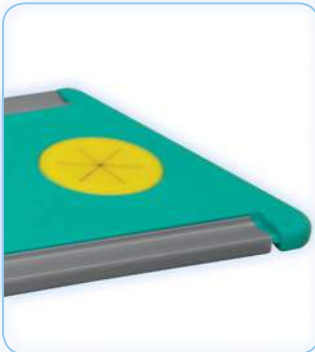

Velcro System

Telai - Frames

MADE IN ITALY

Poliamide
Polyamide

- Dischi ferma panno
- Plastic holes for cloths