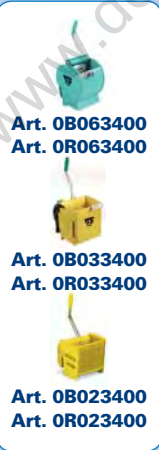

Art. OR003165 - 30 L Rilsan

66x107x112 cm - ruote/wheels Ø 100 mm

Green 480

Art. OB003480 - 30 L Blu

Art. OR003480 - 30 L Rilsan

65x103x107 cm - ruote/wheels Ø 100 mm

Coperchio e sacchi non sono inclusi • Lid and bags are not included

MADE IN ITALY

Big base

Art. 0B063400
Art. 0R063400

Art. 0B033400
Art. 0R033400

Art. 0B023400
Art. 0R023400

Art. 0B063410
Art. 0R063410

Art. 0B033410
Art. 0R033410

Art. 0B023410
Art. 0R023410